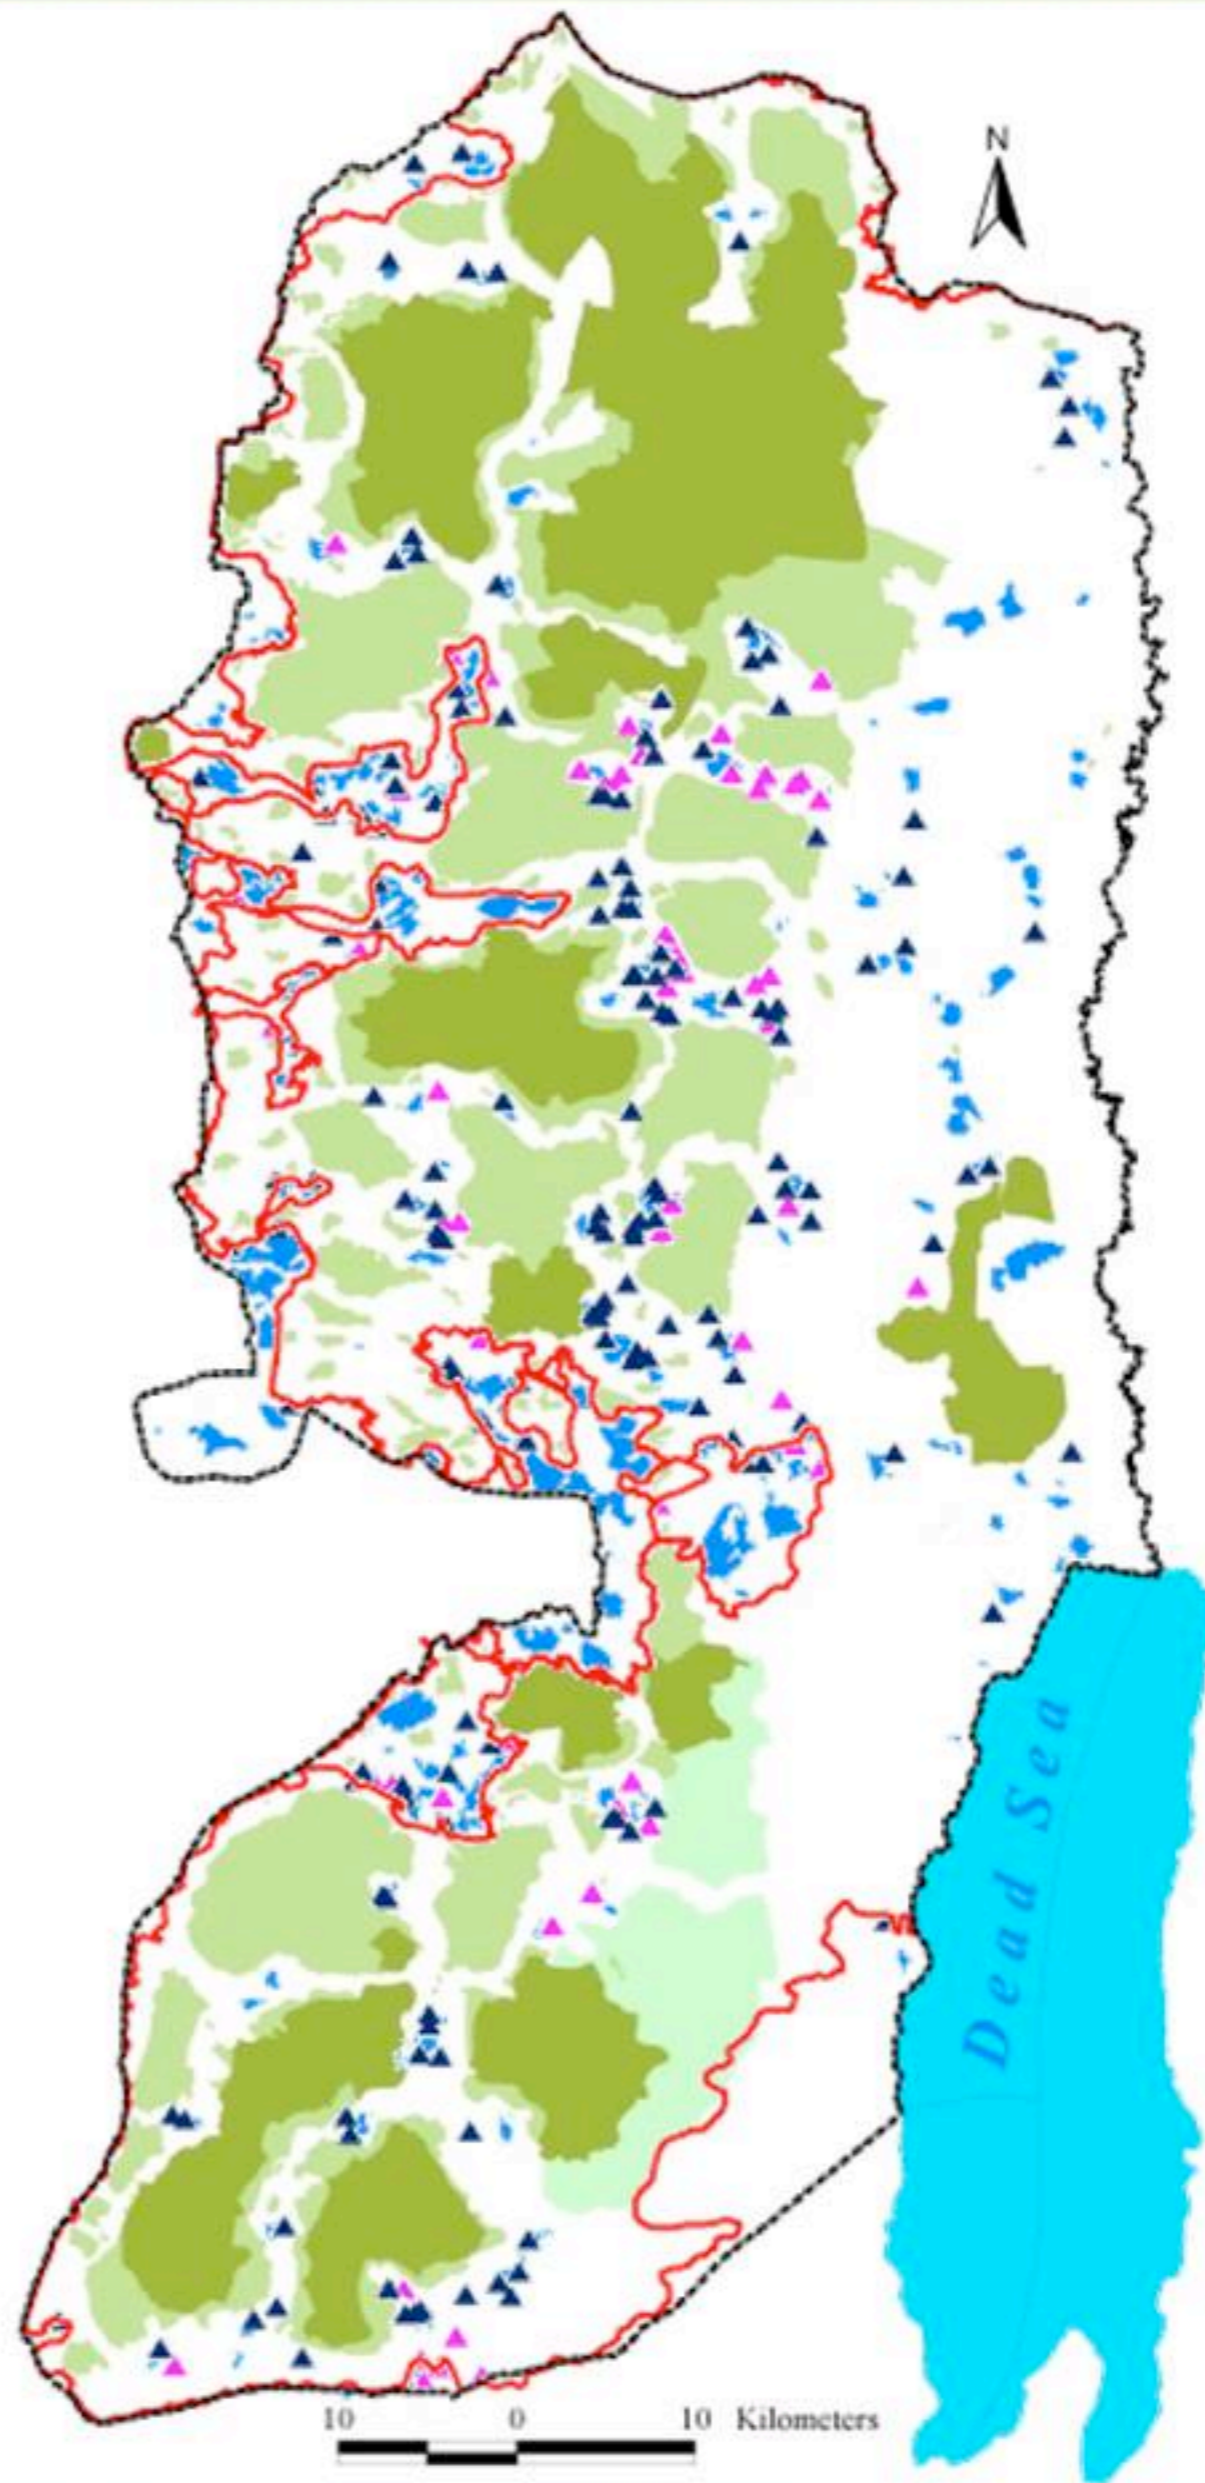

West Bank Boundary

Area A

Area B

Nature Reserve

Israeli Colony

Israeli Outpost from
1996 - Feb,2001

Israeli Outpost
after Feb,2001

Segregation Wall

10 0 10 Kilometers