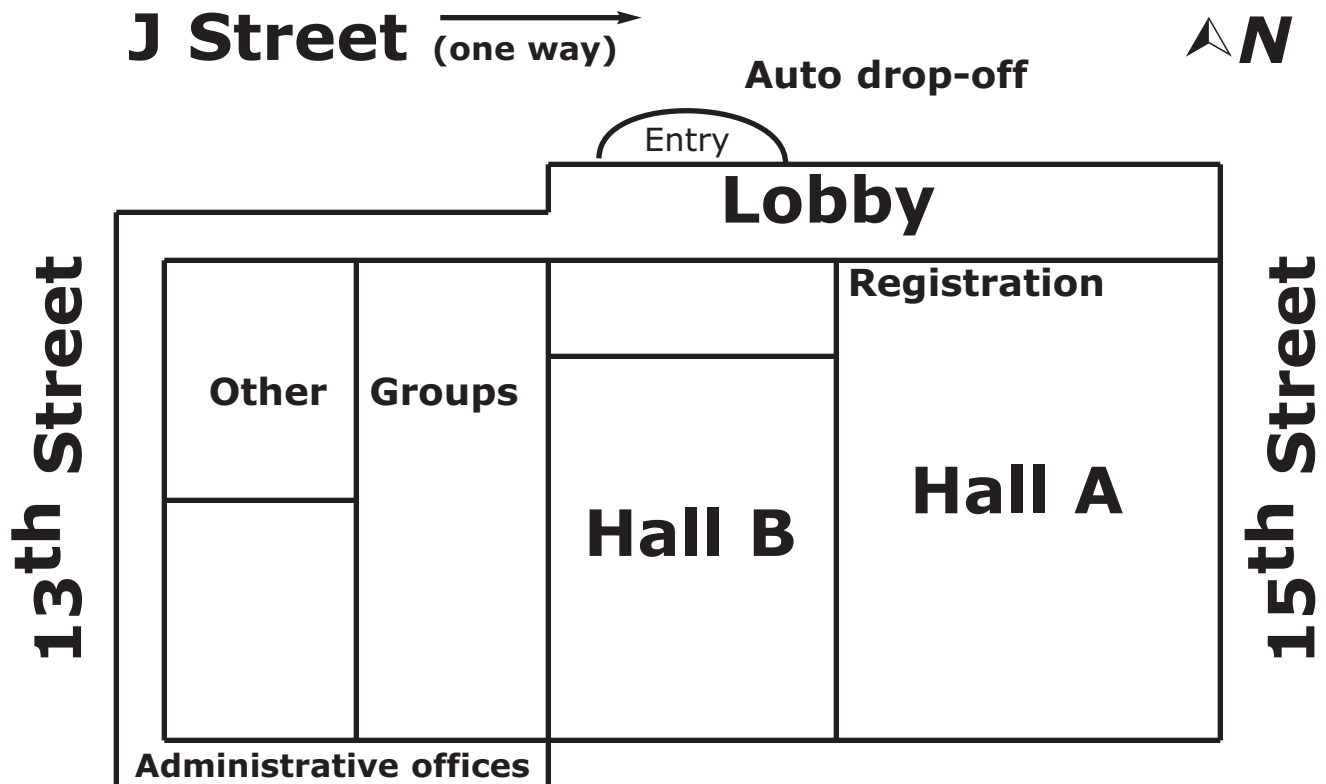

Directions and maps to Sacramento Convention Center 1400 J Street

From San Francisco I-80 (Davis, Vallejo, Oakland, San Jose)

- Take I-80 East to Sacramento
- Take Capitol City Freeway turn-off
- Take the I-5 Freeway (Redding turn-off)
- Take "J" Street Exit (one-way street, East)
- Take "J" Street to 14th Street
- Convention Center on right hand side
- 0.5 mi east of the Convention Center on J Street

From Reno I-80 (North Highlands, Roseville, Auburn)

- Take I-80 West (not the Business 80 / Capitol City Freeway)
- Take I-5 South to Los Angeles
- Take "J" Street Exit (one-way street, East)
- Take "J" Street to 14th Street
- Convention Center on right hand side

From I-5 North or South

- Take "J" Street Exit (one-way street, East)
- Take "J" Street to 14th Street
- Convention Center on right hand side

From Hwy 99 South (Stockton, Modesto, Fresno, Elk Grove)

- Take Hwy 99 to Sacramento
- Take I-80 (San Francisco turn-off)
- Immediately get over to the right lane
- Take 16th Street Exit (one-way street, North)
- Take 16th Street to "I" Street (one-way street, West)
- Take a left on "I" Street
- Take a left on 14th Street
- Convention Center on "J" Street and 14th Street

From South Lake Tahoe Hwy 50 (Folsom, Placerville)

- Take Hwy 50 to Sacramento
- Take 16th Street Exit (one-way street, North)
- Take 16th Street to "I" Street (one-way street, West)
- Take a left on "I" Street
- Take a left on 14th Street
- Convention Center on "J" Street and 14th Street