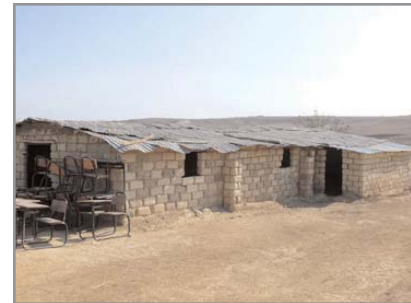

With Passion in Jesus Christ, Compassion for All ...

*... we designate our 2009 Conference Offering
for purchase of a John Deere tractor for West Angola.*

Our Conference Offering this year will go to our West Angola Partnership - designated for purchase of a John Deere tractor, disc plow, and cultivator for the Agricultural Training Farm near Porto Quipiri, north of Luanda.

The JD 5425 Utility Tractor is an 81hp 4WD commercial-grade tractor. It will be shipped directly to West Angola from Savannah, Georgia.

Along with the tractor, our Conference Offering will provide a:

- 3 point 3 gang disc plow
- 3 point 8' disc
- 3 point A-frame/toolbar/shank setup for row crops
- 3 point tilt & swing scraper
- 6' x 8' single axle field trailer

Donations received beyond the cost of the equipment will be used to buy trees, quality seed stock, and hand tools.

The equipment will be instrumental in getting the planned Agricultural Training Farm up and running. The farm will provide jobs locally, increase food abundance and availability, and serve as a demonstration farm to teach improved agricultural practices to the surrounding community and beyond.

Once crop production and markets are established, the food and profits from the agricultural production will provide financial support for the missions and ministries of the United Methodist Church.

Angola once was an exporter of food, but after three decades of civil war food prices are extremely high - and Luanda now is ranked the world's most expensive city.

With 70% of the people earning less than $1 per day, it is the youngest citizens who suffer most.